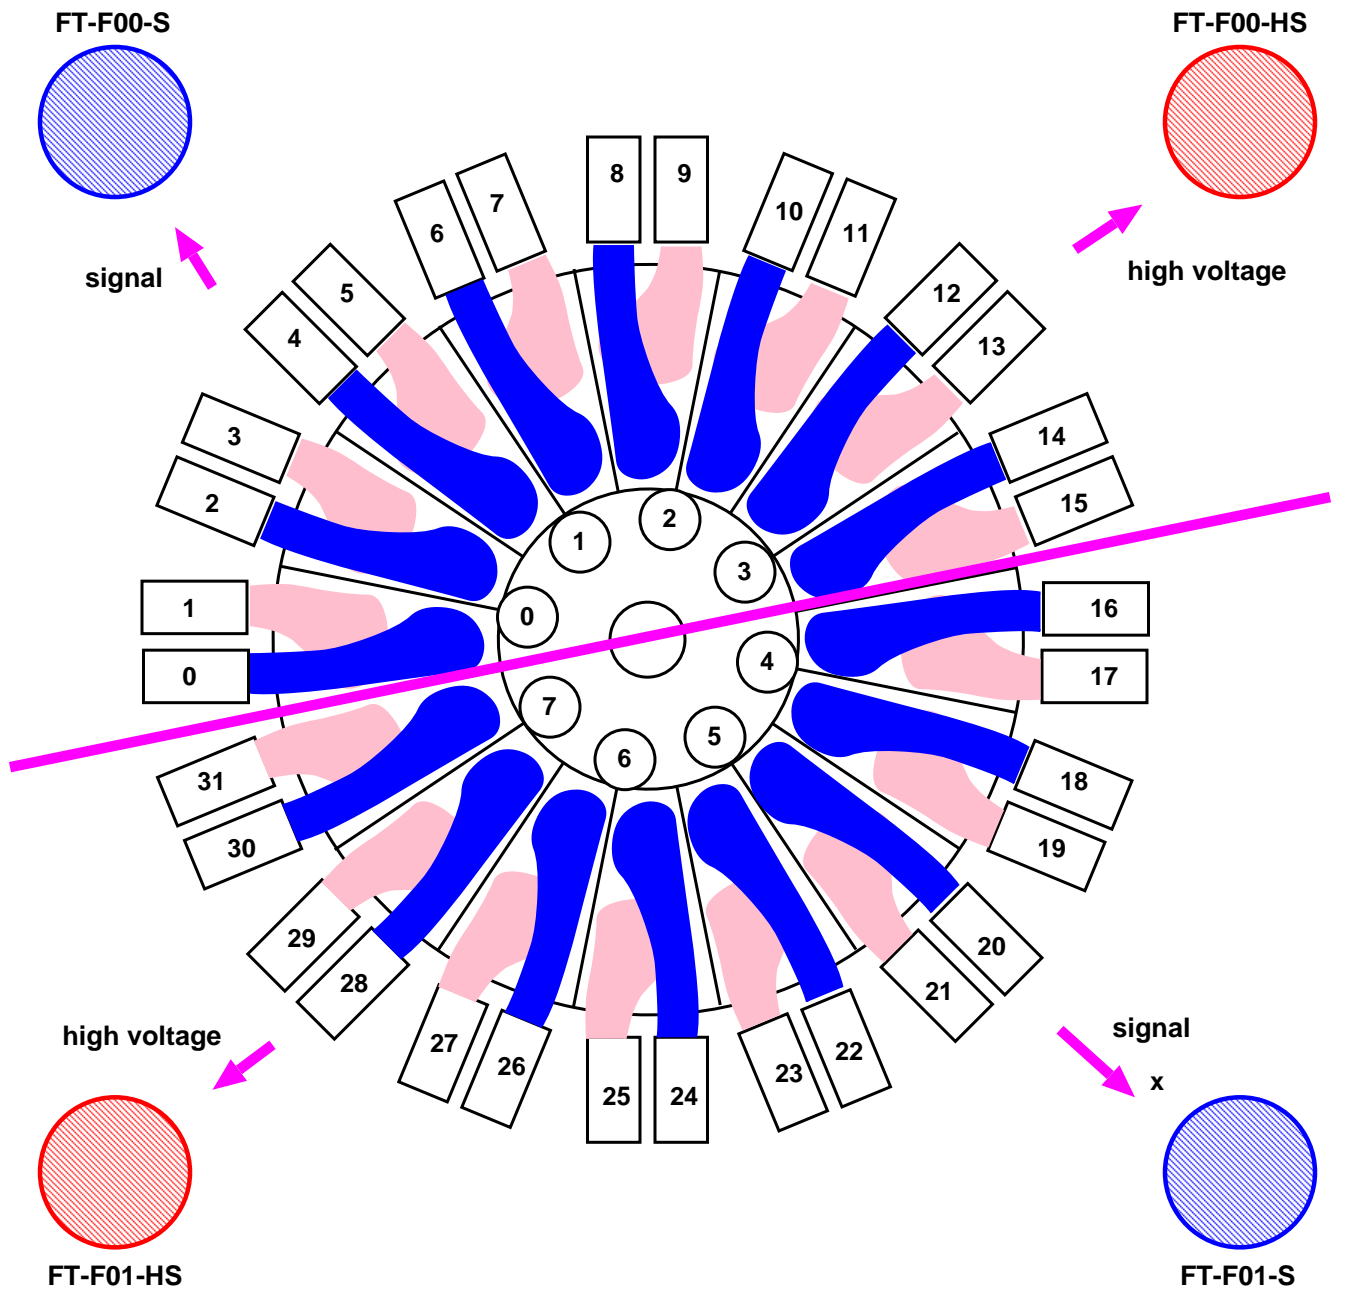

Feedthrough for FB,CC02 (Ver. 2.0 2003/Dec/2)

inner PMT : even
outer PMT : odd